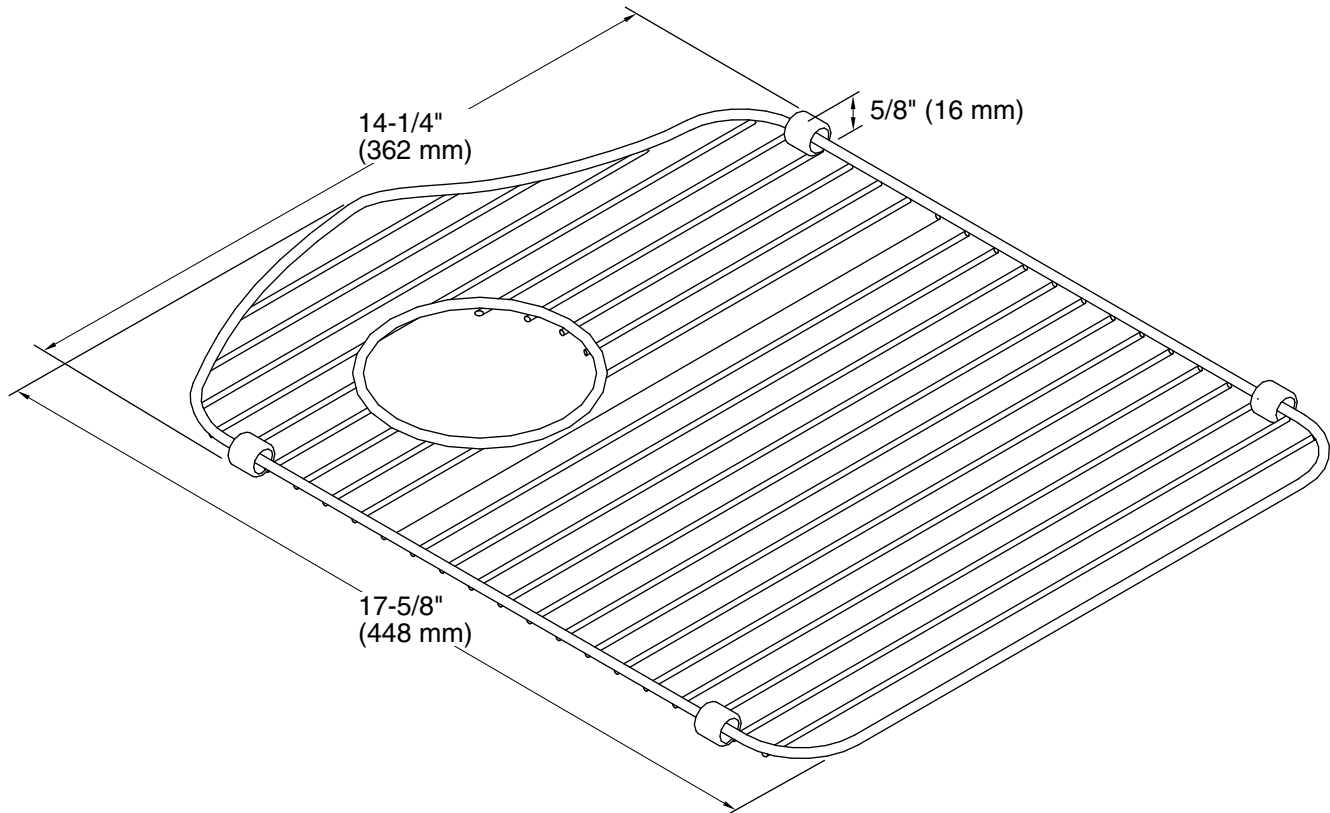

Technical Information

All product dimensions are nominal.

Material: Stainless Steel